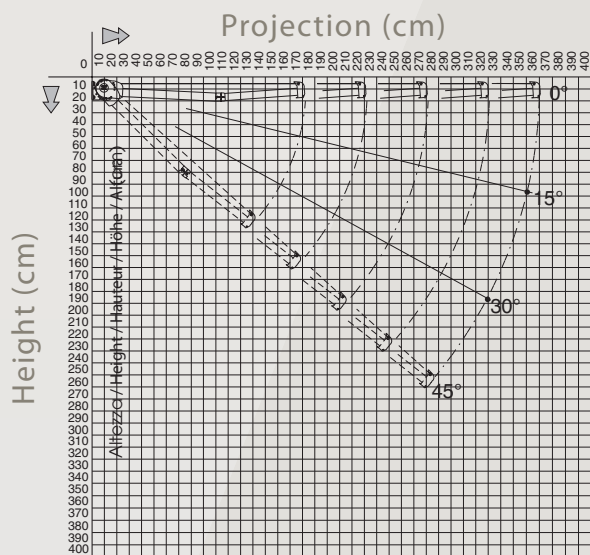

Armony Cassette folding arm awnings

This system features durable chain linked arms and is suitable for larger residential or commercial installations. It is engineered to project up to 3.6m (arm length) and span 12m in width when the profiles are joined. For ease of operation, we strongly recommend that awnings of 6m and over be motorised.

All the aluminium profiles are powder coated in white (RAL 9010) as standard (other colours can be powdercoated as an option) and include an internal profile to support the structure, along its full length, eliminating the need for individual roller supports.

It is an easy system to install as the complete awning simply hooks onto the standard face fixed installation brackets. Top fix brackets are available if required as an optional extra.

Wind resistance (at maximum dimensions)

Class tested by TÜV according to EN 13561:2004	2 (cm 500 x 310)	1 (cm 600 x 360)
Nominal test pressure p (N/m²)	70	40

Overall dimensions and weight (1 pair of arms)

Width (cm)	600
Projection (awning open) (cm)	360
Approx. weight (kg)	70 - 80

PROJECTION	MIN WIDTH
160	205
210	255
260	305
310	355
360	405

Wall installation