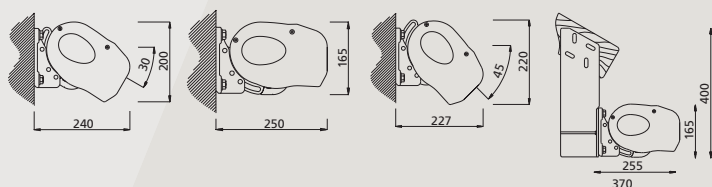

Armony Cassette folding arm awnings

This system features durable chain linked arms and is suitable for larger residential or commercial installations. It is engineered to project up to 3.6m (arm length) and span 12m in width when the profiles are joined. For ease of operation, we strongly recommend that awnings of 6m and over be motorised.

It is an easy system to install as the complete awning simply hooks onto the standard face fixed installation brackets. Top fix brackets are available if required as an optional extra.

Wind resistance (at maximum dimensions)

Class tested by TÜV according to EN 13561:2004	2 (cm 500 x 310)	1 (cm 600 x 360)
Nominal test pressure p (N/m ²)	70	40

Overall dimensions and weight (1 pair of arms)

Width (cm)	600
Projection (awning open) (cm)	360
Approx. weight (kg)	70 - 80

PROJECTION	MIN WIDTH
160	205
210	255
260	305
310	355
360	405

Wall installation

Ceiling installation