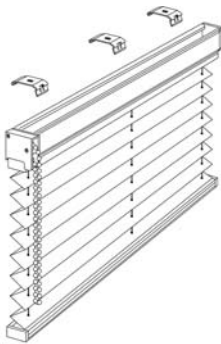

Pleated Blind Model Options

Softpleat Model 210

Freehanging blind with colour coordinated head rail.

Softpleat Model 211

Freehanging side guided blind.

Softpleat Model 230

Side guided blind controlled by a neat handle attached to bottom rail.

Minipleat Model 110

Freehanging blind with slim headrail in white, natural aluminium, black or anodised bronze.

Minipleat Model 111

Freehanging side guided blind.

Minipleat Model 130

Side guided blind controlled by a neat handle attached to bottom rail.

Minipleat Model 113

Freehanging chain operated blind with headrail in white, natural aluminium, black or anodised bronze

Minipleat Model 151

Blind with tensioned guide wires for rectangular roof windows. Plain white, natural aluminium, black or anodised bronze head rail.