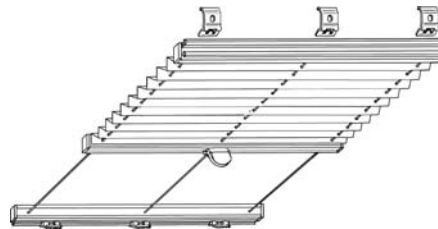

Pleated Blind Model Options

Softpleat Model 210

Freehanging blind with colour coordinated head rail.

Softpleat Model 211

Freehanging side guided blind.

Softpleat Model 230

Side guided blind controlled by a neat handle attached to bottom rail.

Minipleat Model 110

Freehanging blind with slim headrail in white, natural aluminium, black or anodised bronze.

Minipleat Model 111

Freehanging side guided blind.

Minipleat Model 130

Side guided blind controlled by a neat handle attached to bottom rail.

Minipleat Model 113

Freehanging chain operated blind with headrail in white, natural aluminium, black or anodised bronze

Minipleat Model 151

Blind with tensioned guide wires for rectangular roof windows. Plain white, natural aluminium, black or anodised bronze head rail.