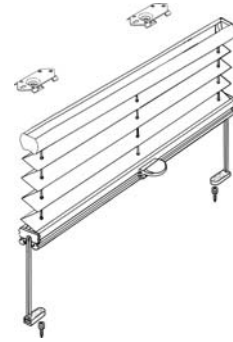

Pleated Blind Model Options

Softpleat Model 210

Freehanging blind with colour coordinated head rail.

Softpleat Model 211

Freehanging side guided blind.

Softpleat Model 230

Side guided blind controlled by a neat handle attached to bottom rail.

Minipleat Model 110

Freehanging blind with slim headrail in white, natural aluminium, black or anodised bronze.

Minipleat Model 111

Freehanging side guided blind.

Minipleat Model 130

Side guided blind controlled by a neat handle attached to bottom rail.

Minipleat Model 113

Freehanging chain operated blind with headrail in white, natural aluminium, black or anodised bronze

Minipleat Model 151

Blind with tensioned guide wires for rectangular roof windows. Plain white, natural aluminium, black or anodised bronze head rail.