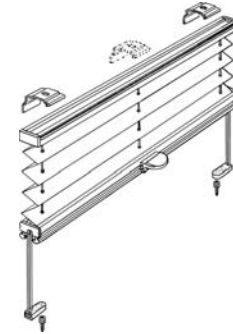

Pleated Blind Model Options

Softpleat Model 210

Freehanging blind with colour coordinated head rail.

Softpleat Model 211

Freehanging side guided blind.

Softpleat Model 230

Side guided blind controlled by a neat handle attached to bottom rail.

Minipleat Model 110

Freehanging blind with slim headrail in white, natural aluminium, black or anodised bronze.

Minipleat Model 111

Freehanging side guided blind.

Minipleat Model 130

Side guided blind controlled by a neat handle attached to bottom rail.

Minipleat Model 113

Freehanging chain operated blind with headrail in white, natural aluminium, black or anodised bronze

Minipleat Model 151

Blind with tensioned guide wires for rectangular roof windows. Plain white, natural aluminium, black or anodised bronze head rail.