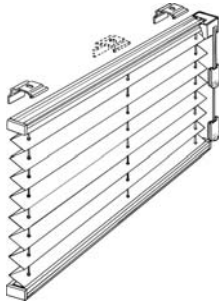

Pleated Blind Model Options

Softpleat Model 210

Freehanging blind with colour coordinated head rail.

Softpleat Model 211

Freehanging side guided blind.

Softpleat Model 230

Side guided blind controlled by a neat handle attached to bottom rail.

Minipleat Model 110

Freehanging blind with slim headrail in white, natural aluminium, black or anodised bronze.

Minipleat Model 111

Freehanging side guided blind.

Minipleat Model 130

Side guided blind controlled by a neat handle attached to bottom rail.

Minipleat Model 113

Freehanging chain operated blind with headrail in white, natural aluminium, black or anodised bronze

Minipleat Model 151

Blind with tensioned guide wires for rectangular roof windows. Plain white, natural aluminium, black or anodised bronze head rail.