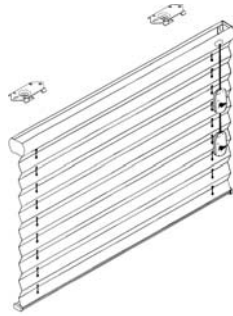

Pleated Blind Model Options

Softpleat Model 210

Freehanging blind with colour coordinated head rail.

Softpleat Model 211

Freehanging side guided blind.

Softpleat Model 230

Side guided blind controlled by a neat handle attached to bottom rail.

Minipleat Model 110

Freehanging blind with slim headrail in white, natural aluminium, black or anodised bronze.

Minipleat Model 111

Freehanging side guided blind.

Minipleat Model 130

Side guided blind controlled by a neat handle attached to bottom rail.

Minipleat Model 113

Freehanging chain operated blind with headrail in white, natural aluminium, black or anodised bronze

Minipleat Model 151

Blind with tensioned guide wires for rectangular roof windows. Plain white, natural aluminium, black or anodised bronze head rail.