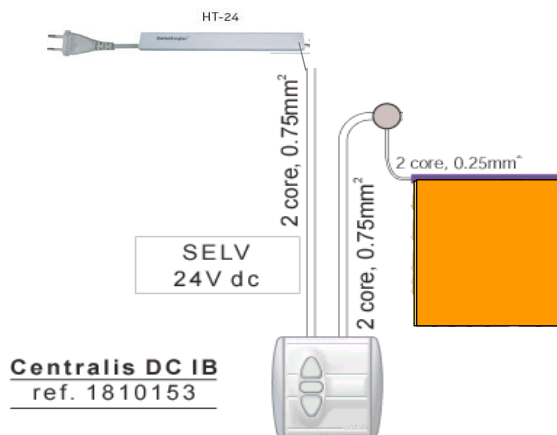

RETAIL PRICE (incl. VAT) January 2012
MOTORISATION KITS FOR LUXAFLEX® BLINDS

34mm diameter Roller Blinds Page 1

Motors

Price the blind as a manual standard blind and then add the following surcharge :

Roller Blinds up to 7.5m² add **£153.00** incl. VAT

Control Options

Kit RB1

Hard wired switch control for 1 blind

HT - 24 transformer **£87.00** incl. VAT
Centralis DC IB switch with surface mount box **£62.00** incl. VAT
TOTAL FOR KIT RB1 **£149.00** incl. VAT

HT-24 transformer + Centralis DC IB