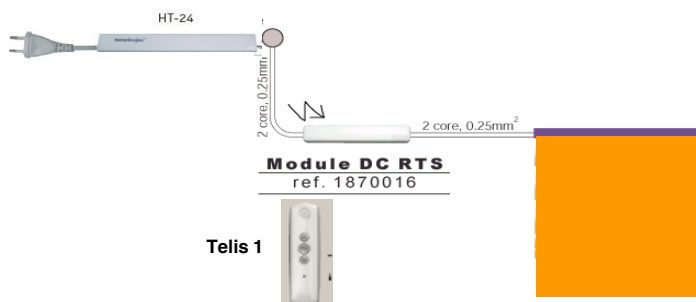

RETAIL PRICE (incl. VAT) January 2012
MOTORISATION KITS FOR LUXAFLEX® BLINDS

Silhouette® Blinds Page 2

Control Options

Kit SB3

Radio remote control for 1 blind

HT - 24 transformer	£87.00 incl. VAT
Module DC RTS radio receiver	£112.00 incl. VAT
Telis 1 single channel transmitter	£36.00 incl. VAT
TOTAL FOR KIT SB3	£235.00 incl. VAT

For multi channel operation, the Telis 1 should be replaced by a Telis 4 (5 channel transmitter) **£51.00** incl. VAT

N.B. At least one receiver is required per channel