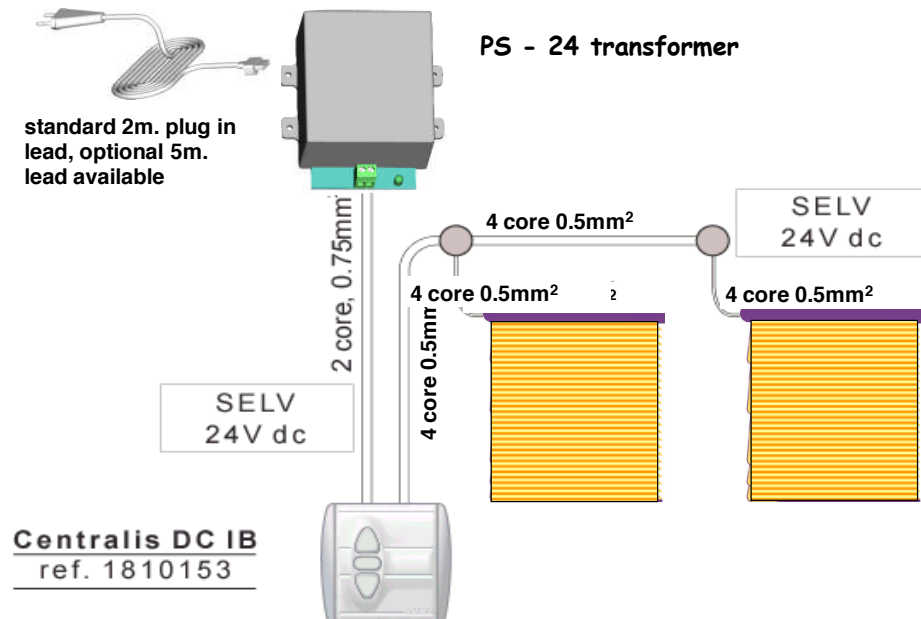

Kit RPB2

Hard wired switch control for up to 5 blinds operating as a group

PS - 24 transformer	£124.00 incl. VAT
Centralis DC IB switch with surface mount box	£60.00 incl. VAT
TOTAL FOR KIT RPB2	£184.00 incl. VAT

If individual control required order additional Centralis DC IB switches