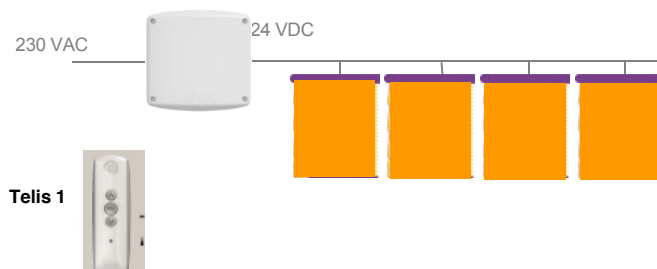

GPS RTS 250

Somfy name : Power 2,5 DC RTS