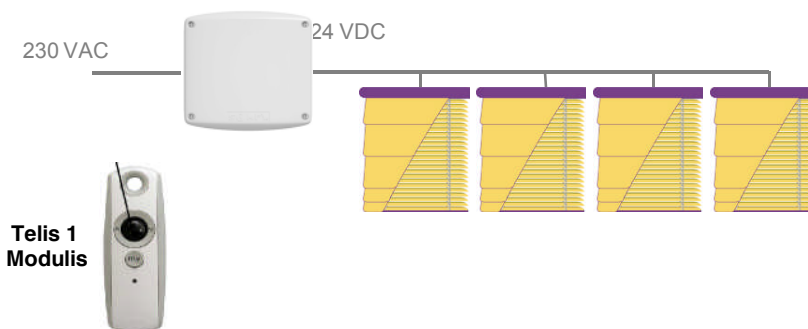

GPS RTS 250
Somfy name : Power 2,5 DC RTS

Please don't forget to add your motor surcharge to the price of your blind
For more Options on controls, please refer to full Motorisation Price List.
Please refer to our Technical Team for more assistance on motorisation on Tel: 0161 442 9500