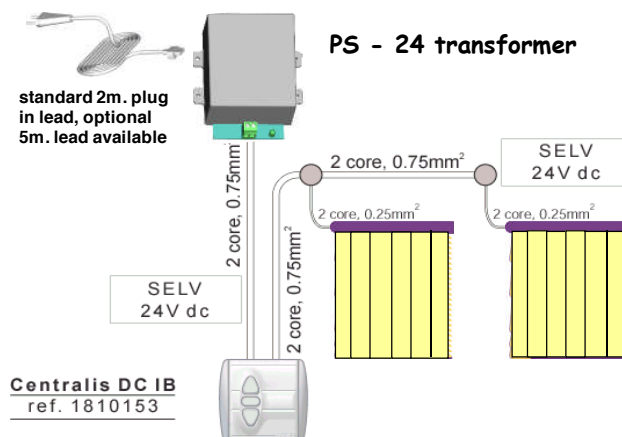

Kit VVB2

Hard wired switch control for up to 2 blinds operating as a group

PS - 24 transformer

Centralis DC IB switch with surface mount box

TOTAL FOR KIT VVB2

£126.00 incl. VAT

£62.00 incl. VAT

£188.00 incl. VAT

If individual control required order additional Centralis DC IB switch