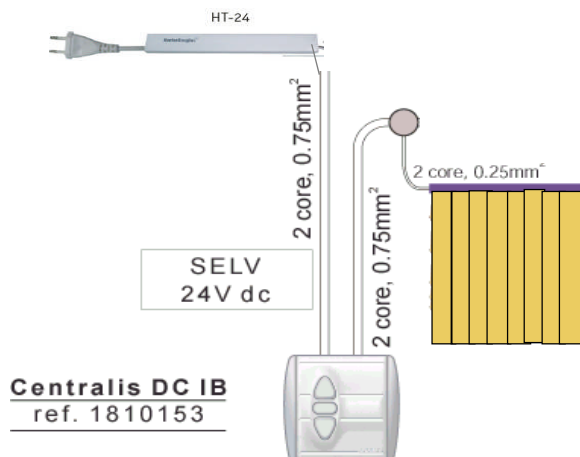

RETAIL PRICE (incl. VAT) January 2012
MOTORISATION KITS FOR LUXAFLEX® BLINDS

Vertical Louvre Blinds Page 1

Motors

Price the blind as a manual standard blind and then add the following surcharge :

All sizes add **£204.00** incl. VAT

N.B. Motor always mounted on back left of tracks, stacking options as normal.

Control Options

Kit VVB1

Hard wired switch control for 1 blind

Centralis DC IB switch with surface mount box

TOTAL FOR KIT VVB1

£87.00 incl. VAT

£62.00 incl. VAT

£149.00 incl. VAT

HT-24 transformer + Centralis DC IB