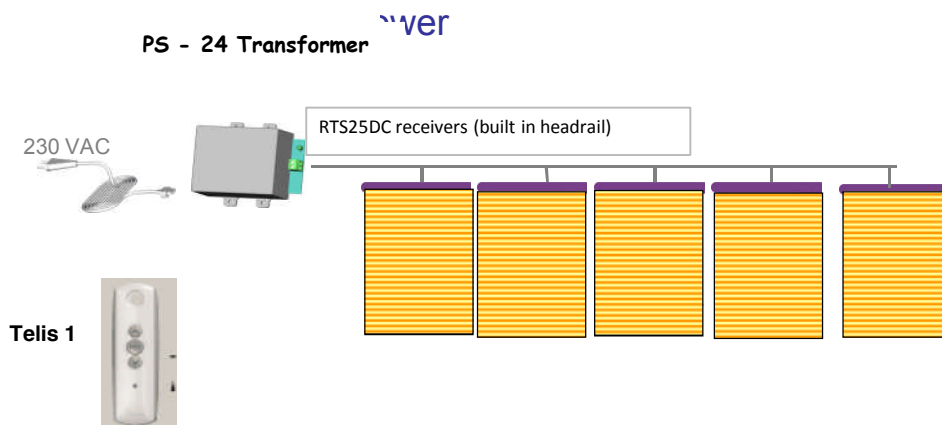

For more Options on controls, please refer to full Motorisation Price List.
Please refer to our Technical Team for more assistance on motorisation on Tel: 0161 442 9500