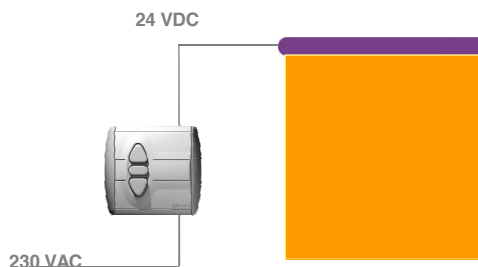

RETAIL PRICE (incl. VAT) January 2012
MOTORISATION KITS FOR LUXAFLEX® BLINDS

Silhouette® Blinds Page 1

Motors

Price the blind as a manual standard blind and then add the following surcharge :

Silhouette® Blinds add **£186.00** incl. VAT

Control Options

Kit SB1

Hard wired switch control for 1 blind

Inis DC VB Combined switch transformer **£114.00** incl. VAT