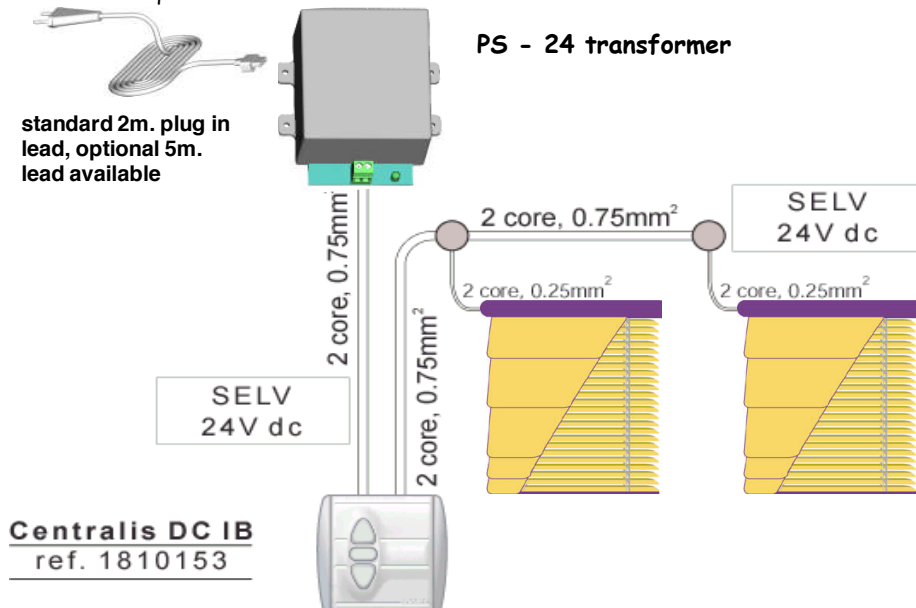

Kit VB2

PS - 24 transformer	£126.00 incl. VAT
Centralis DC IB switch with surface 13 - 14	£62.00 incl. VAT
TOTAL FOR KIT VB2	£188.00 incl. VAT

If individual control required order additional Centralis DC IB switches