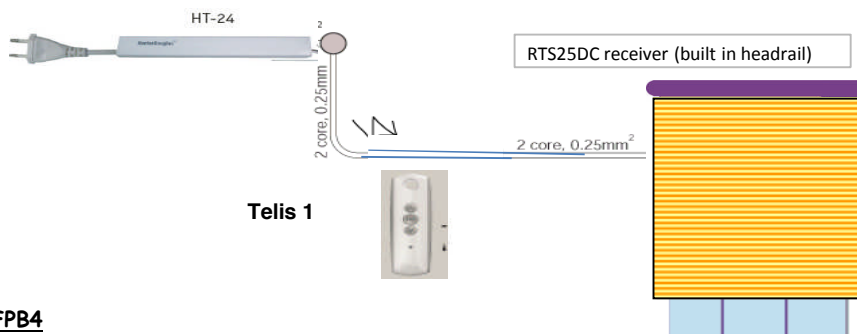

RETAIL PRICE (incl. VAT) January 2012
MOTORISATION KITS FOR LUXAFLEX® BLINDS

Freehanging Model Pleated Blinds Page 2

Control Options

Kit FPB3

Radio remote control for 1 blind

HT - 24 transformer	£87.00 incl. VAT
RTS25DC receiver (built in headrail)	£96.00 incl. VAT
Telis 1 single channel transmitter	£36.00 incl. VAT
TOTAL FOR KIT FPB3	£219.00 incl. VAT

For multi channel operation, the Telis 1 should be replaced by a Telis 4 (5 channel transmitter) £51.00 incl. VAT
N.B. At least one receiver is required per channel

Kit FPB4

Radio remote control for up to 5 blinds all to operate as a group together.

Power 2.5 DC RTS transformer with built in radio receiver	£263.00 incl. VAT
Telis 1 single channel transmitter	£36.00 incl. VAT
TOTAL FOR KIT FPB4	£299.00 incl. VAT

For multi channel operation, the Telis 1 should be replaced by a Telis 4 (5 channel transmitter) £51.00 incl. VAT
N.B. All blinds connected to a single Power 2.5 DC RTS will only operate together, more than one unit will be required for multi channel operation.