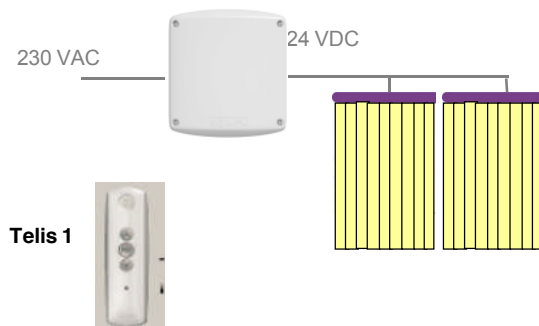

GPS RTS 250
Somfy name : Power 2,5 DC RTS

Please don't forget to add your motor surcharge to the price of your blind

For more Options on controls, please refer to full Motorisation Price List.

Please refer to our Technical Team for more assistance on motorisation on Tel: 0161 442 9500