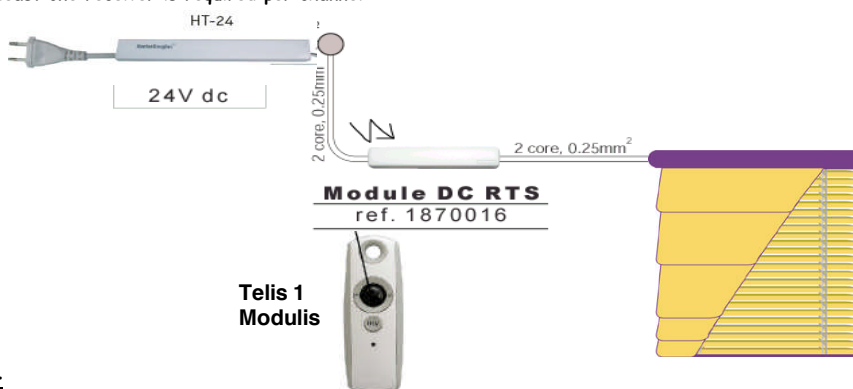

RETAIL PRICE (incl. VAT) January 2012
MOTORISATION KITS FOR LUXAFLEX® BLINDS

Aluminium or Wood Venetian Blinds Page 2

Aluminium 16, 25 & 35mm, & 25mm Wood

Control Options

Kit VB3

Radio remote control for 1 blind

HT - 24 transformer	£87.00 incl. VAT
Module DC RTS radio receiver	£112.00 incl. VAT
Telis 1 Modulis single channel transmitter	£58.00 incl. VAT
TOTAL FOR KIT VB3	£257.00 incl. VAT

For multi channel operation, the Telis 1 Modulis should be replaced by a Telis 4 Modulis (5 chan) £99.00 incl. VAT

N.B. At least one receiver is required per channel

Kit VB4

Radio remote control for up to 4 blinds (max. 4 motors) all to operate as a group together.

Power 2.5 DC RTS transformer with built in radio receiver	£263.00 incl. VAT
Telis 1 Modulis single channel transmitter	£58.00 incl. VAT
TOTAL FOR KIT VB4	£321.00 incl. VAT

For multi channel operation, the Telis 1 Modulis should be replaced by a Telis 4 Modulis (5 chan) £99.00 incl. VAT

N.B. All blinds connected to a single Power 2.5 DC RTS will only operate together, more than one unit will be required for multi channel operation.