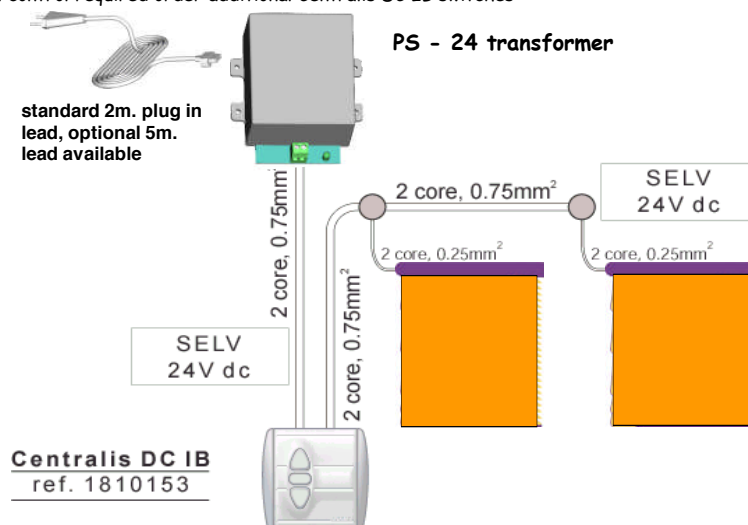

Kit SB2

PS - 24 transformer **£126.00** incl. VAT

Centralis DC IB switch with surfac13 - 14 **£62.00** incl. VAT

TOTAL FOR KIT SB2 **£188.00** incl. VAT

If individual control required order additional Centralis DC IB switches