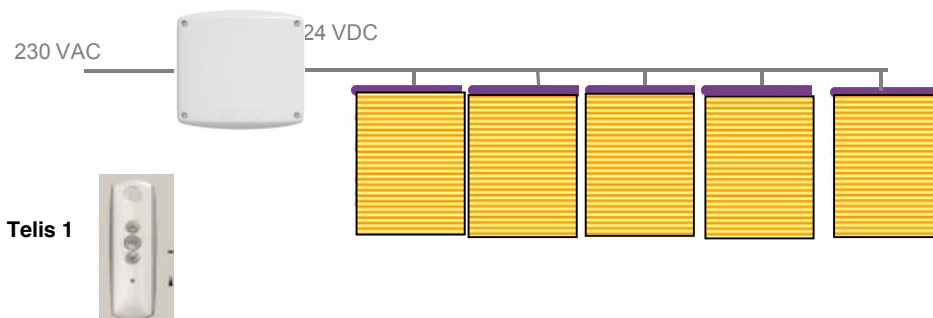

GPS RTS 250
Somfy name : Power 2,5 DC RTS

Please don't forget to add your motor and width surcharge to the price of your blind
For more Options on controls, please refer to full Motorisation Price List.
Please refer to our Technical Team for more assistance on motorisation on Tel: 0161 442 9500