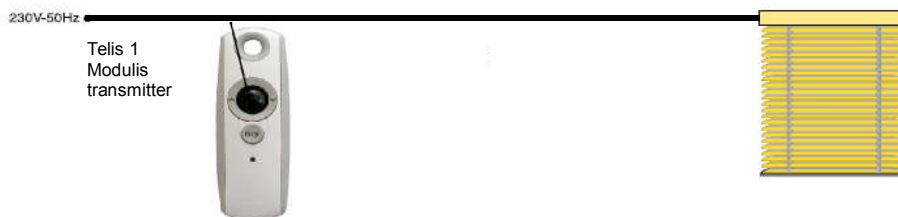

Kit VB6

Radio control for 1 blind

RTS Motor with built in receiver	£288.00 incl. VAT
Telis 1 Modulis transmitter	£58.00 incl. VAT
TOTAL FOR KIT VB6	£346.00 incl. VAT

For multi channel operation, the Telis 1 should be replaced by a Telis 4 (5 channel transmitter) **£99.00** incl. VAT

N.B. A receiver is required per blind. More than one blind must never be connected to a receiver