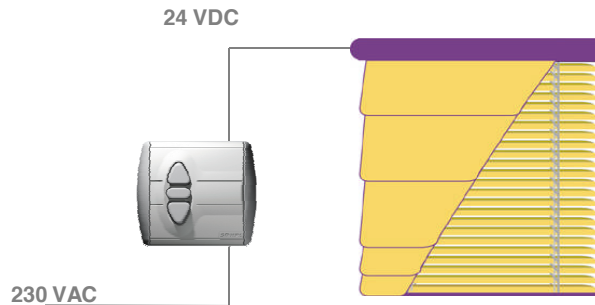

RETAIL PRICE (incl. VAT) January 2012
MOTORISATION KITS FOR LUXAFLEX® BLINDS

Aluminium or Wood Venetian Blinds Page 1

Aluminium 16, 25 & 35mm, & 25mm Wood

Motors

Price the blind as a manual standard blind and then add the following surcharge :

Blinds up to 4m² require 1 motor	add	£135.00 incl. VAT
Blinds greater than 4m² up to max 6m² require 2 motors	add	£270.00 incl. VAT

Control Options

Kit VB1

Hard wired switch control (blinds up to 4m² only) for 1 blind (with 1 motor)

Inis DC VB Combined switch transformer **£114.00** incl. VAT