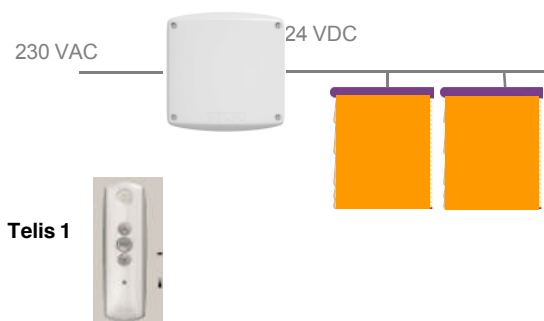

GPS RTS 250
Somfy name : Power 2,5 DC RTS

Please don't forget to add your motor surcharge to the price of your blind
For more Options on controls, please refer to full Motorisation Price List.
Please refer to our Technical Team for more assistance on motorisation on Tel: 0161 442 9500