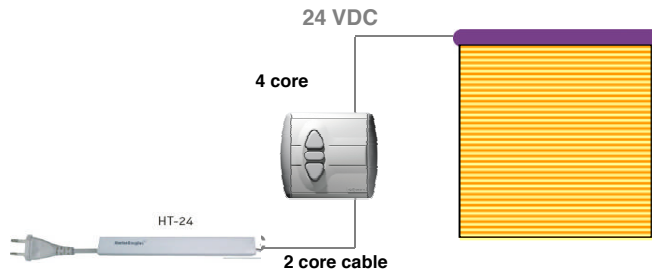

RETAIL PRICE (incl. VAT) January 2012
MOTORISATION KITS FOR LUXAFLEX® BLINDS

Roof Model Pleated Blinds Page 1

Motors

Price the blind as a manual standard blind **ADD Width surcharge** and then add the following surcharge :
Roof pleated add **£168.00** incl. VAT

Control Options

Kit RPB1

Hard wired switch control for 1 blind

HT - 24 transformer	£85.00 incl. VAT
Centralis DC IB switch with surface mount box	£60.00 incl. VAT
TOTAL FOR KIT RPB1	£145.00 incl. VAT