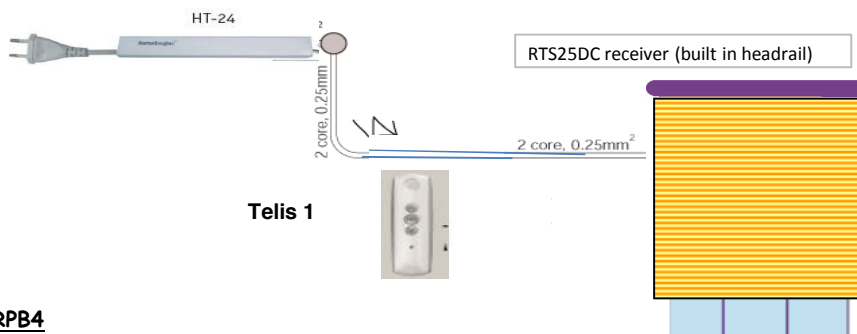

RETAIL PRICE (incl. VAT) January 2012
MOTORISATION KITS FOR LUXAFLEX® BLINDS

Roof Model Pleated Blinds Page 2

Control Options

Kit RPB3

Radio remote control for 1 blind

HT - 24 transformer	£87.00 incl. VAT
RTS25DC radio receiver (built in headrails)	£96.00 incl. VAT
Telis 1 single channel transmitter	£36.00 incl. VAT
TOTAL FOR KIT RPB3	£219.00 incl. VAT

For multi channel operation, the Telis 1 should be replaced by a Telis 4 (5 channel transmitter) £51.00 incl. VAT
N.B. At least one receiver is required per channel

Kit RPB4

Radio remote control for up to 5 blinds all to operate as a group together.

PS - 24 transformer		£126.00 incl. VAT
RTS25DC radio receiver built in headrails (1 per blind)	5 x £92	£460.00 incl. VAT
Telis 1 single channel transmitter		£36.00 incl. VAT
TOTAL FOR KIT RPB4		£622.00 incl. VAT

For multi channel operation, the Telis 1 should be replaced by a Telis 4 (5 channel transmitter) £51.00 incl. VAT
N.B. At least one receiver is required per channel