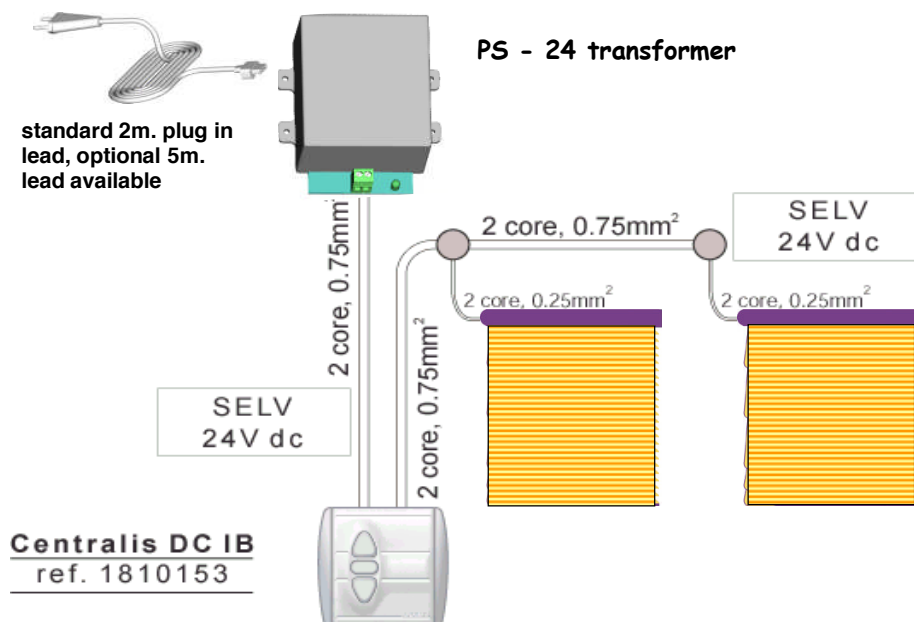

Kit FPB2

PS - 24 transformer **£126.00** incl. VAT
Centralis DC IB switch with surface 13 - 14 **£62.00** incl. VAT
TOTAL FOR KIT FPB2 **£188.00** incl. VAT

If individual control required order additional Centralis DC IB switches