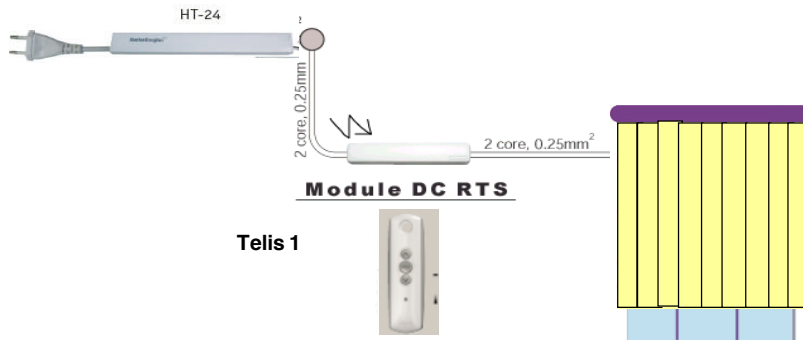

RETAIL PRICE (incl. VAT) January 2012
MOTORISATION KITS FOR LUXAFLEX® BLINDS

Vertical Louvre Blinds Page 2

Control Options

Kit VVB3

Radio remote control for 1 blind

HT - 24 transformer	£87.00 incl. VAT
Module DC RTS radio receiver	£112.00 incl. VAT
Telis 1 single channel transmitter	£36.00 incl. VAT
TOTAL FOR KIT VVB3	£235.00 incl. VAT

For multi channel operation, the Telis 1 should be replaced by a Telis 4 (5 channel transmitter) £51.00 incl. VAT

N.B. At least one receiver is required per channel

Kit VVB4

Radio remote control for up to 2 blinds all to operate as a group together.

Power 2.5 DC RTS transformer with built in radio receiver	£263.00 incl. VAT
Telis 1 single channel transmitter	£36.00 incl. VAT
TOTAL FOR KIT VVB4	£299.00 incl. VAT

For multi channel operation, the Telis 1 should be replaced by a Telis 4 (5 channel transmitter) £51.00 incl. VAT

N.B. All blinds connected to a single Power 2.5 DC RTS will only operate together, more than one unit will be required for multi channel operation.