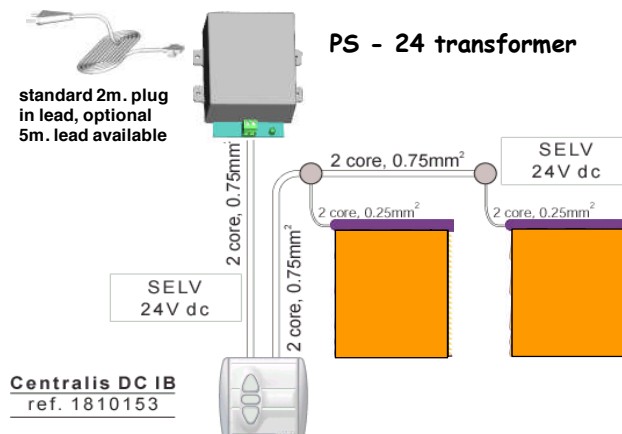

Kit RB2

Hard wired switch control for up to 2 blinds operating as a group

PS - 24 transformer **£126.00** incl. VAT
Centralis DC IB switch with surface mount box **£62.00** incl. VAT
TOTAL FOR KIT RB2 **£188.00** incl. VAT

If individual control required order additional Centralis DC IB switch