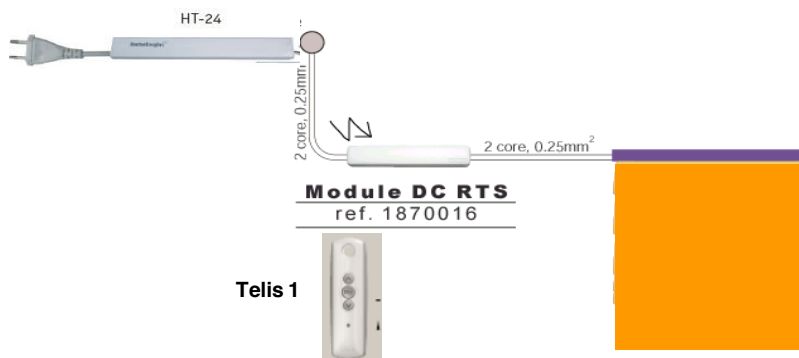

RETAIL PRICE (incl. VAT) January 2012
MOTORISATION KITS FOR LUXAFLEX® BLINDS

34mm diameter Roller Blinds Page 2

Control Options

Kit RB3

Radio remote control for 1 blind

HT - 24 transformer	£87.00 incl. VAT
Module DC RTS radio receiver	£112.00 incl. VAT
Telis 1 single channel transmitter	£36.00 incl. VAT
TOTAL FOR KIT RB3	£235.00 incl. VAT

For multi channel operation, the Telis 1 should be replaced by a Telis 4 (5 channel transmitter) £51.00 incl. VAT

N.B. At least one receiver is required per channel

Kit RB4

Radio remote control for up to 2 blinds all to operate as a group together.

Power 2.5 RTS transformer with built in radio receiver	£263.00 incl. VAT
Telis 1 single channel transmitter	£36.00 incl. VAT
TOTAL FOR KIT RB4	£299.00 incl. VAT

For multi channel operation, the Telis 1 should be replaced by a Telis 4 (5 channel transmitter) £51.00 incl. VAT

N.B. All blinds connected to a single Power 2.5 DC RTS will only operate together, more than one unit will be required for multi channel operation.