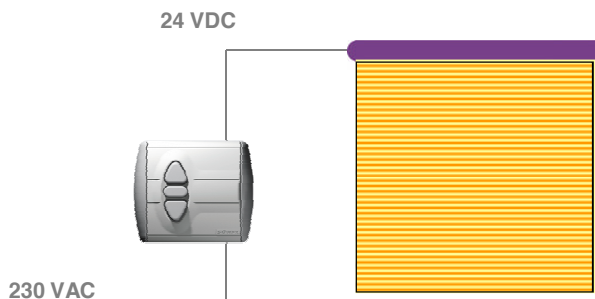

RETAIL PRICE (incl. VAT) January 2012
MOTORISATION KITS FOR LUXAFLEX® BLINDS

Freehanging Model Pleated Blinds Page 1

Motors

Price the blind as a manual standard blind **ADD Width surcharge** and then add the following surcharge :
Freehanging pleated add **£99.00** incl. VAT

Control Options

Kit FPB1

Hard wired switch control for 1 blind

Inis DC VB Combined switch transformer **£114.00** incl. VAT