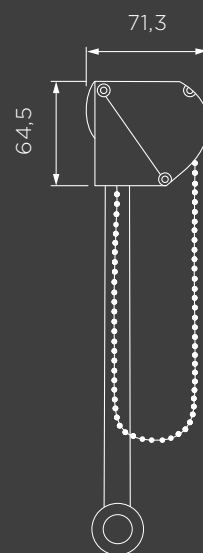

DAY/NIGHT BLINDS

SYSTEMS

Open -Allows visibility of the tube.

Cassette -White cassette covering tube.

Side Covers

Side Covers (DN-CS)

Face Fix

Top Fix

Face Fix

Top Fix

Safety Clip

Profile Bracket

Bottom Bar