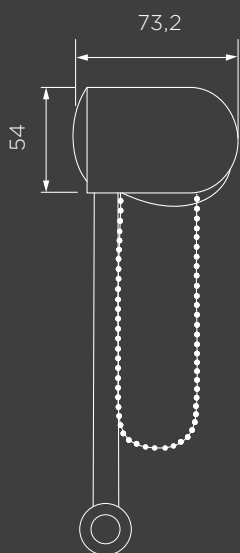

DAY/NIGHT BLINDS

SYSTEMS

Open -Allows visibility of the tube.

Cassette -White cassette covering tube.

Side Covers

Side Covers (DN-CS)

Face Fix

Top Fix

CHAINS

- The plastic endless loop chain will have a tolerance of, +0mm, -50mm.
- Standard chain length, will be close to but less than what is ordered to adhere to child safety legislation.
- For all chains, the chain length will be rounded down to the nearest continuous plastic chain length of 300mm / 500mm / 800mm / 1050mm / 1200mm / 1500mm / 100mm with a maximum length of 100m from the bottom drop of blind unless restricted by child safety.

For example, if the chain length is specified at 65cm the closest smallest length is 50cm and this is what it will be produced to.

no. 10 Plastic

no. 10 Nickel

DAY/NIGHT BLINDS

SERVICE

- Day/Night Blinds offer a 7-10 day service for Made to Measure Blinds.
- A dispatch notification will be emailed on dispatch of the order.
- There may be a delay of up to 72 hours from Dispatch notification to the point that the order can be tracked.
- All orders can be tracked through courier tracking numbers provided with the Dispatch notification.