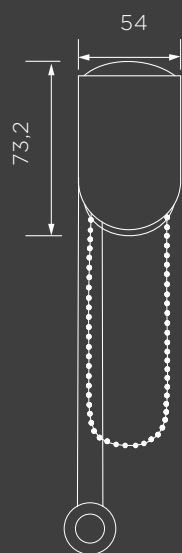

DAY/NIGHT BLINDS SPECIFICATION

DAY/NIGHT BLINDS

DAY/NIGHT BLINDS SPECIFICATION

	STANDARD	OPTIONAL VARIATION	ADDITIONAL INFORMATION
Bottom Bar Colour	Aluminium	n/a	<ul style="list-style-type: none"> Width: 300mm - 2400mm Drop: 500mm - 2500mm Day/Night Blinds are produced within an operating tolerance of +/-3mm (width & drop) No Installation screws included For all chains, the chain length will be rounded down to the nearest continuous plastic chain length of 300mm / 500mm / 800mm / 1050mm / 1200mm / 1500mm / 100mm with a maximum length of 100m from the bottom drop of blind unless restricted by child safety.
Operating Chain	White Plastic	Nickel	
Raise Control	Right hand side	Left hand side	
Bracket	Top Fix	Face Fix	
Child Safety	Tie down Safety clip	n/a	
Minimum Control Length	300mm	n/a	
Deduction from floor for control length (when install height is provided)	1500mm	n/a	
Operating System	Open	Cassette	
System Colour	White	N/A	

DAY/NIGHT BLINDS

SYSTEMS

Open -Allows visibility of the tube.

Cassette -White cassette covering tube.

Side Covers

Side Covers (DN-CS)

Face Fix

Top Fix

Fabric flaws visible from 1m will be deemed as unacceptable

**DAY/NIGHT
BLINDS**

FABRIC SPECIFICATION

FABRIC RANGE	COLOUR	MAX WIDTH	MAX DROP
Luna	All Colours	2400mm	2500mm
Rift	All Colours	2400mm	2500mm
Nobis	All Colours	2400mm	2500mm
Rosso	All Colours	2400mm	2500mm
Mero	All Colours	2400mm	2500mm
Hoxton	All Colours	2400mm	2500mm
Kanza	All Colours	2400mm	2500mm
Tela	All Colours	2400mm	2500mm