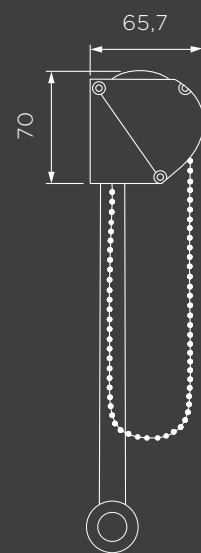

Top Fix

Safety Clip

Profile Bracket

Bottom Bar