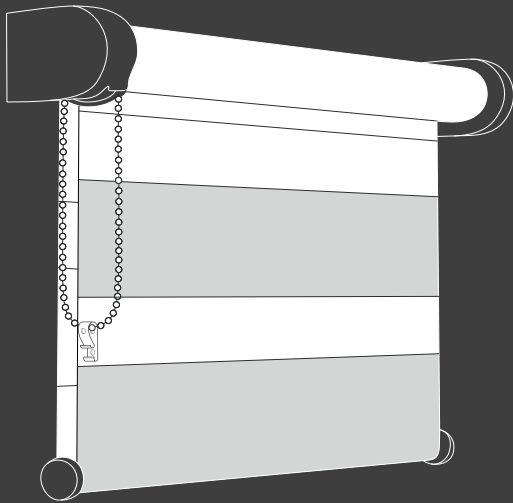

DAY/NIGHT BLINDS SPECIFICATION

DAY/NIGHT BLINDS

DAY/NIGHT BLINDS SPECIFICATION

	STANDARD	OPTIONAL VARIATION	ADDITIONAL INFORMATION
Bottom Bar Colour	Aluminium	n/a	<ul style="list-style-type: none"> Width: 300mm - 2400mm Drop: 500mm - 2500mm Day/Night Blinds are produced within an operating tolerance of +/-3mm (width & drop) No Installation screws included For all chains, the chain length will be rounded down to the nearest continuous plastic chain length of 300mm / 500mm / 800mm / 1050mm / 1200mm / 1500mm / 100mm with a maximum length of 100m from the bottom drop of blind unless restricted by child safety.
Operating Chain	White Plastic	Nickel	
Raise Control	Right hand side	Left hand side	
Bracket	Top Fix	Face Fix	
Child Safety	Tie down Safety clip	n/a	
Minimum Control Length	300mm	n/a	
Deduction from floor for control length (when install height is provided)	1500mm	n/a	
Operating System	Open	Cassette	
System Colour	White	N/A	

DAY/NIGHT BLINDS

SYSTEMS

Open -Allows visibility of the tube.

Cassette -White cassette covering tube.

Side Covers

Side Covers (DN-CS)

Face Fix

Top Fix

Face Fix

Top Fix

Safety Clip

Profile Bracket

Bottom Bar

DAY/NIGHT BLINDS

BLIND SIZING

MIN WIDTH	300mm
MIN DROP	500mm
MAX WIDTH	2400mm
MAX DROP	2500mm

For example, if the chain length is specified at 65cm the closest smallest length is 50cm and this is what it will be produced to.

no. 10 Plastic

no. 10 Nickel

DAY/NIGHT BLINDS

SERVICE

- Day/Night Blinds offer a 7-10 day service for Made to Measure Blinds.
- A dispatch notification will be emailed on dispatch of the order.
- There may be a delay of up to 72 hours from Dispatch notification to the point that the order can be tracked.
- All orders can be tracked through courier tracking numbers provided with the Dispatch notification.