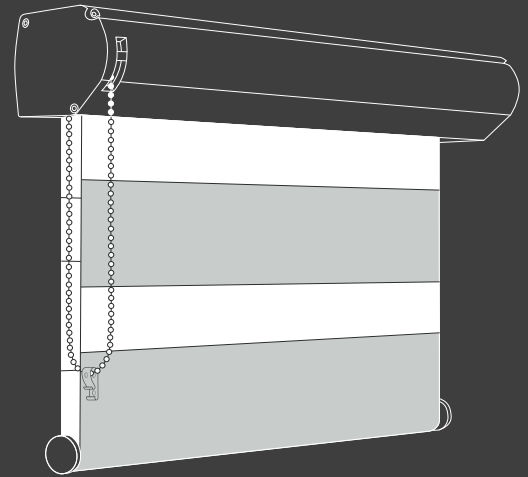

DAY/NIGHT BLINDS SPECIFICATION

DAY/NIGHT BLINDS

DAY/NIGHT BLINDS SPECIFICATION

	STANDARD	OPTIONAL VARIATION	ADDITIONAL INFORMATION
Bottom Bar Colour	Aluminium	n/a	<ul style="list-style-type: none"> Width: 300mm - 2400mm Drop: 500mm - 2500mm Day/Night Blinds are produced within an operating tolerance of +/-3mm (width & drop) No Installation screws included For all chains, the chain length will be rounded down to the nearest continuous plastic chain length of 300mm / 500mm / 800mm / 1050mm / 1200mm / 1500mm / 100mm with a maximum length of 100m from the bottom drop of blind unless restricted by child safety.
Operating Chain	White Plastic	Nickel	
Raise Control	Right hand side	Left hand side	
Bracket	Top Fix	Face Fix	
Child Safety	Tie down Safety clip	n/a	
Minimum Control Length	300mm	n/a	
Deduction from floor for control length (when install height is provided)	1500mm	n/a	
Operating System	Open	Cassette	
System Colour	White	N/A	

DAY/NIGHT BLINDS

SYSTEMS

Open -Allows visibility of the tube.

Cassette -White cassette covering tube.

Side Covers

Side Covers (DN-CS)

Face Fix

Top Fix

Face Fix

Top Fix

Safety Clip

Profile Bracket

Bottom Bar

DAY/NIGHT BLINDS

BLIND SIZING

MIN WIDTH	300mm
MIN DROP	500mm
MAX WIDTH	2400mm
MAX DROP	2500mm