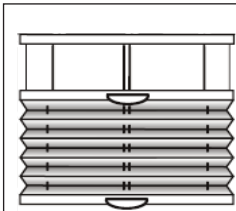

Freehanging Models (1)

The models below are for freehanging variations only. Tensioned/guided variations for these models can be found on pages 11,12,13 and 14

- Free hanging model
- Stacks at the top
- Priced as per the standard price tables - pages 15 & 16 for SmartCord®, LiteRise® and PowerView® or pages 17 & 18 for pullcord, chain and electric.

- ¹ Minimum width for all Blackout and Architella fabrics is 460mm
- ¹ Minimum width for ALL blinds with a drop of over 2700mm is 460mm
- ² Minimum width for all Blackout and Architella fabrics is 450mm
- * Duette® Fixé 25mm and 32mm Elan & Batiste various Designs - maximum width of 2200 mm.

Control	Model Number	Min Width (mm)	Max Width (mm)	Min Drop (mm)	Max Drop (mm)	Max m2				
						WC1	WC2	WC3	WC4	WC5
0 - SmartCord®	1100	430 ¹	3000*	150	3000**		9	7	6	5
1 - Pull Cord	1101	400	3600*	100	3000**		6	5	4	3
2 - LiteRise®	1102	280 ²	2400*	150	2100**		5	5	4	4
5 - Chain	1105	400	3600*	600	3000**		7	6	5	4
6 - Electric	1106	400	4400*	100	2000**		10	7	6	5
6 - Electric	1106	440	4400*	100	2500**		10	7	6	5
6 - Electric	1106	510	4400*	100	3000**		10	7	6	5
9 - PowerView®	1109	550	3000*	150	3000**		7.5	6	4.5	3

- ** Duette® Architella® 32mm Batiste - maximum drop of 2600 mm.
- Duette® Architella® 32mm Batiste RD - maximum drop of 2600 mm.
- Duette® Fixé 25 Bamboo - maximum drop of 2400 mm.
- Duette® Fixé 25 Batiste Sheer - Maximum drop of 2600 mm.
- Duette® Fixé 25 Batiste - maximum drop of 2600 mm.
- Duette® Fixé 25 Batiste, Various designs - maximum drop of 2600 mm.