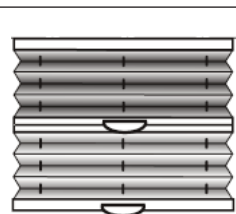

- Free hanging model
- Stacks at the top
- Two fabrics on one headrail
- Priced as the sum of two standard blinds from the standard price tables - pages 15 & 16 for SmartCord®, LiteRise® and PowerView® or pages 17 & 18 for pullcord. Plus surcharge (for SmartCord®, LiteRise® and PowerView® only - page 16)

- ¹ Minimum width for all Blackout and Architella fabrics is 590mm
- ¹ Minimum width for ALL blinds with a drop of over 2700mm is 590mm
- Duette® Fixé 25mm and 32mm Elan & Batiste various Designs - maximum width of 2200 mm.
- ** Duette® Architella® 32mm Batiste - maximum drop of 2600 mm.

Control	Model Number	Min Width (mm)	Max Width (mm)	Min Drop (mm)	Max Drop (mm)	Max m2				
						WC1	WC2	WC3	WC4	WC5
0 - SmartCord®	1300	550¹	3000*	300	3000**		4	3	2	2
1 - Pull Cord	1301	400	3000*	300	3000**		5	4	3	2
2 - LiteRise®	1302	570	2400*	300	2100**		3.5	3	2.5	2
9 - PowerView®	1309	1000	3000*	150	3000**		4.5	3	2.5	2

- Duette® Architella® 32mm Batiste RD - maximum drop of 2600 mm.
- Duette® Fixé 25 Bamboo - maximum drop of 2400 mm.
- Duette® Fixé 25 Batiste Sheer - Maximum drop of 2600 mm.
- Duette® Fixé 25 Batiste - maximum drop of 2600 mm.
- Duette® Fixé 25 Batiste, Various designs - maximum drop of 2600 mm.