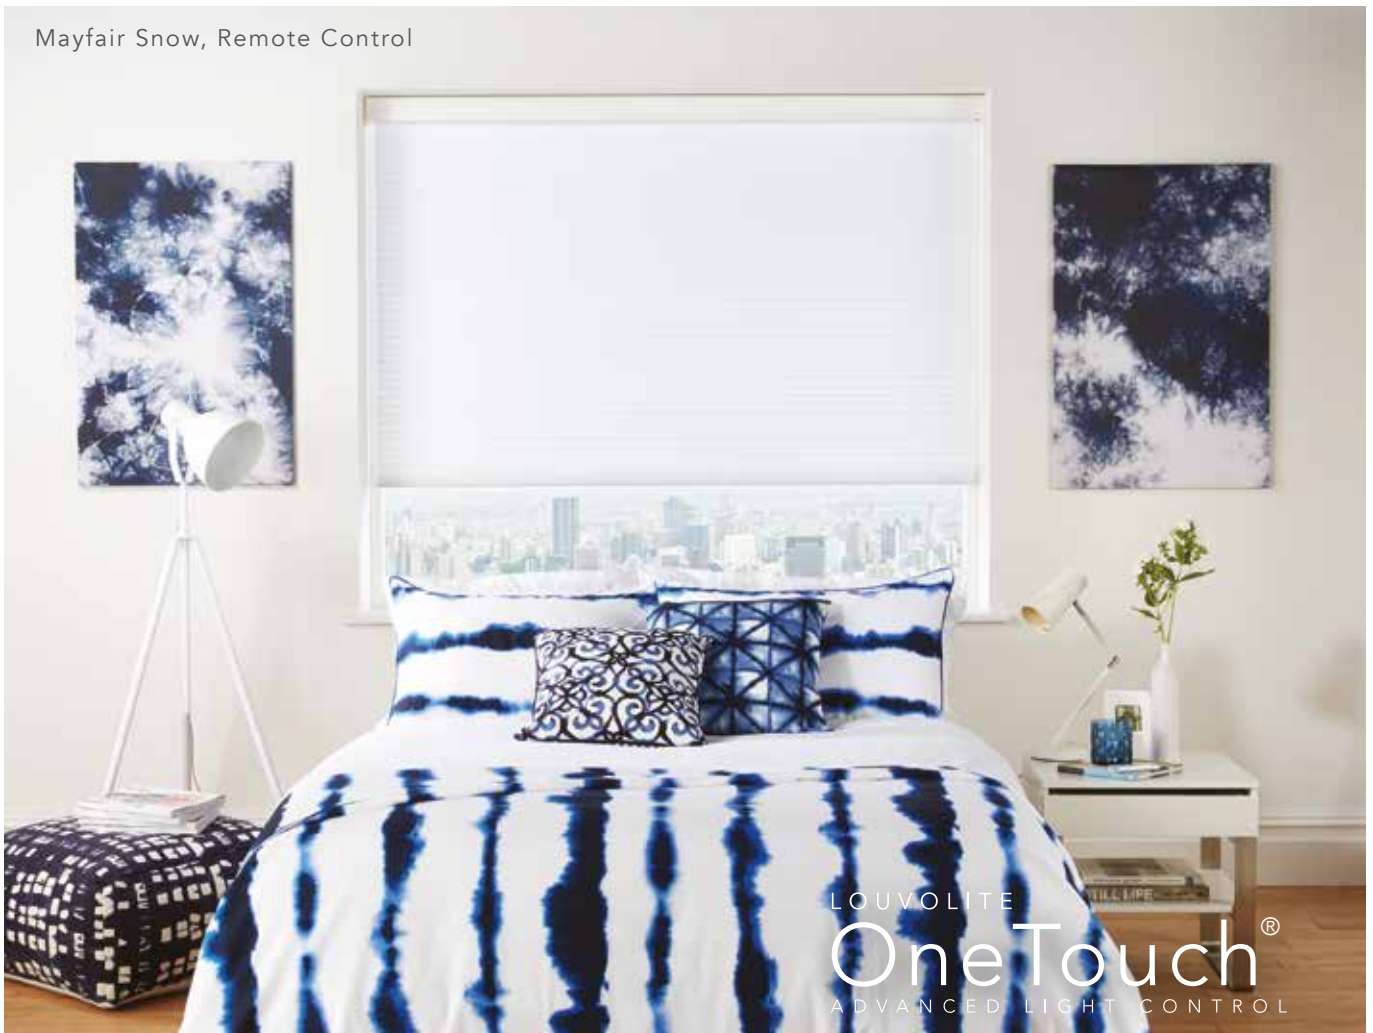

MODERNISE

your home with motorisation

Increase privacy levels and filter daylight more conveniently with the addition of luxury motorisation for your Visage blind. Using the rechargeable battery powered motor with remote control, you can raise or lower your blind at the touch of a button.

Louvolute One Touch™ brings you motorisation at surprisingly low prices as the battery powered motors require no wiring, making installation quick, clean and simple.

Mayfair Snow, Remote Control

LOUVOLITE
OneTouch®
ADVANCED LIGHT CONTROL